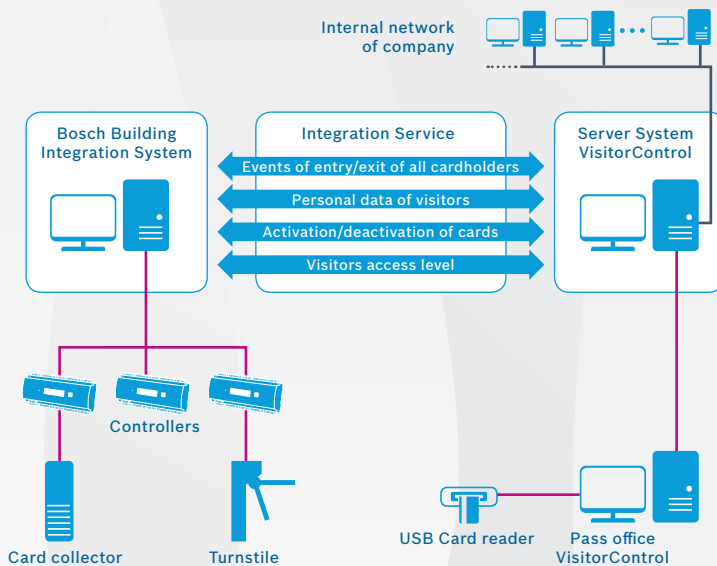

BOSCH

Invented for life

Integrated Security, Safety and Access Control Solution

Visitor Management and Time & Attendance

Bosch Security Systems and Insyres

- ▶ Access control, visitor management and time and attendance solution
- ▶ Quick visitor's registration
- ▶ Preliminary permit requests and approvals via network or Internet
- ▶ Granting temporary or permanent access
- ▶ Visitor control based on black list
- ▶ Creation & verification of photo Id's/documents of visitors
- ▶ Visiting history accessible online and comprehensive reporting for statistical analysis
- ▶ Material/Assets transfer control

Bosch Building Integration System integrated with Insyres VisitorControl delivers a comprehensive access control solution covering a visitor management system as well as time and attendance.

This solution allows for a fast, easy and safe registration and control over company visitors and their cars, manage requests of entry permits (even online) and control company assets. It can track when guests arrive, limit where they are allowed to go, control the length of their stay and even screen them against publicly available background data.

Web interface

Access the system from any platform or operating system.

Multiple branch support

Solution can be used in multiple offices or departments that are geographically distributed.

Calendar management